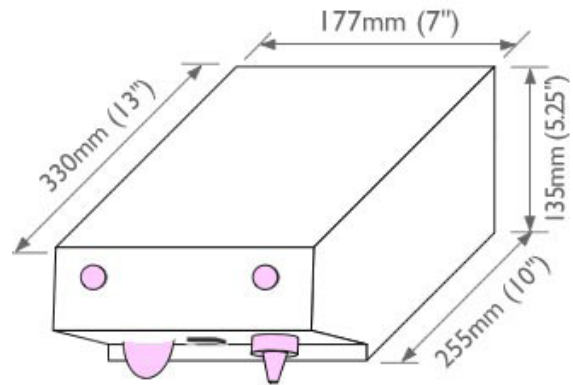

Le Verre de Vin - Stand Alone Systems - Dimensions

Packaged Weights:

- BC01S 6.7kg (14lbs)
- BC01C 6kg (13.2lbs)
- BC02 8kg (17lbs)

Packaged Weights:

- BC03S 9.2kg (20.2lbs)
- BC03C 9.9kg (21.8lbs)
- BC04 10.6kg (20.2lbs)

H: 510mm
W: 120mm
D: 135mm

Packaged Weights:

- BC05S 7.8kg (17lbs)
- BC05C 7.2kg (15.8lbs)
- BC06 8.4kg (18.5lbs)

H: 900mm
W: 120mm
D: 135mm

Packaged Weights:

- Under counter BC05S 9.1kg (20.0lbs)
- Under counter BC05C 9kg (19.8lbs)
- Under counter BC06 10.2kg (22.4lbs)