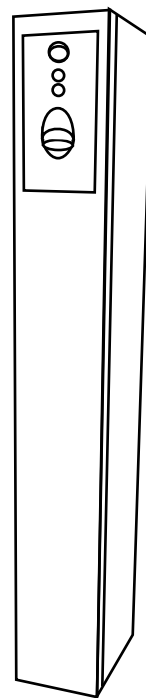

Le Verre de Vin - Stand Alone Systems - Dimensions

Packaged Weights:

- BC01S 6.7kg (14lbs)
- BC01C 6kg (13.2lbs)
- BC02 8kg (17lbs)

Packaged Weights:

- BC03S 9.2kg (20.2lbs)
- BC03C 9.9kg (21.8lbs)
- BC04 10.6kg (20.2lbs)

H: 510mm
W: 120mm
D: 135mm

Packaged Weights:

- BC05S 7.8kg (17lbs)
- BC05C 7.2kg (15.8lbs)
- BC06 8.4kg (18.5lbs)

H: 900mm
W: 120mm
D: 135mm

Packaged Weights:

- Under counter BC05S 9.1kg (20.0lbs)
- Under counter BC05C 9kg (19.8lbs)
- Under counter BC06 10.2kg (22.4lbs)