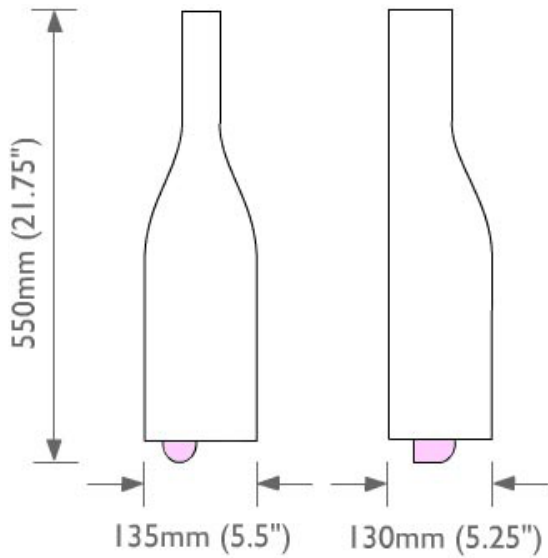

Le Verre de Vin - Stand Alone Systems - Dimensions

Packaged Weights:

- BC01S 6.7kg (14lbs)
- BC01C 6kg (13.2lbs)
- BC02 8kg (17lbs)

Packaged Weights:

- BC03S 9.2kg (20.2lbs)
- BC03C 9.9kg (21.8lbs)
- BC04 10.6kg (20.2lbs)

H: 510mm
W: 120mm
D: 135mm

Packaged Weights:

- BC05S 7.8kg (17lbs)
- BC05C 7.2kg (15.8lbs)
- BC06 8.4kg (18.5lbs)

H: 900mm
W: 120mm
D: 135mm

Packaged Weights:

- Under counter BC05S 9.1kg (20.0lbs)
- Under counter BC05C 9kg (19.8lbs)
- Under counter BC06 10.2kg (22.4lbs)